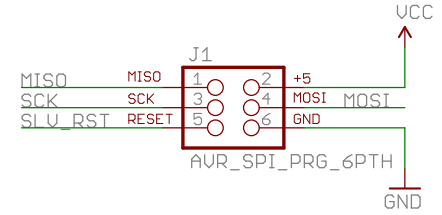

SHIELD PINOUTS

ISP10 HEADERS

ISP6 HEADERS

UCC SELECT

ZIFF SOCKET

CLOSE JUMPER TO DISABLE AUTO-RESET

TITLE: AVR\_ISP-Shield-v11

Document Number: