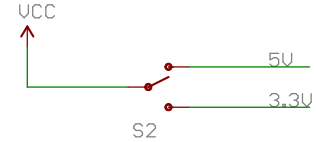

SHIELD PINOUTS

ISP10 HEADERS

ISP6 HEADERS

UCC SELECT

ZIFF SOCKET

CLOSE JUMPER TO DISABLE AUTO-RESET

TITLE: AVR\_ISP-Shield-v11

Document Number: