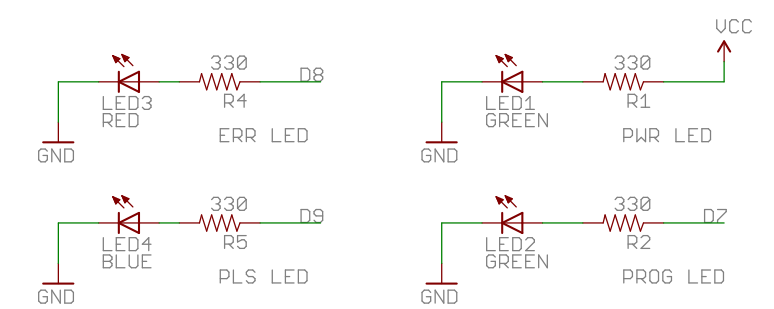

SHIELD PINOUTS

ISP10 HEADERS

ISP6 HEADERS

UCC SELECT

ZIFF SOCKET

CLOSE JUMPER TO DISABLE AUTO-RESET

TITLE: AVR\_ISP-Shield-v11

Document Number: