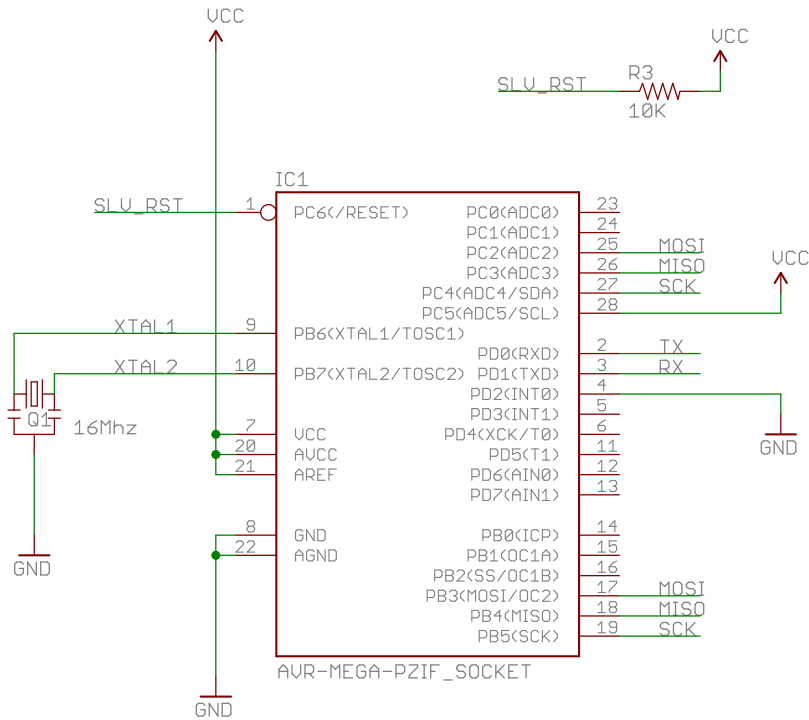

SHIELD PINOUTS

ISP10 HEADERS

ISP6 HEADERS

UCC SELECT

ZIFF SOCKET

CLOSE JUMPER TO DISABLE AUTO-RESET

TITLE: AVR\_ISP-Shield-v11

Document Number: