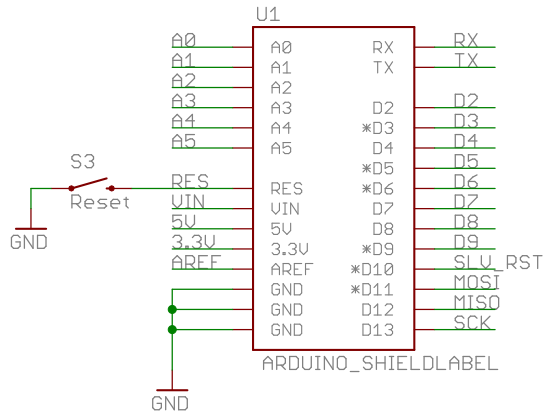

SHIELD PINOUTS

ISP10 HEADERS

ISP6 HEADERS

UCC SELECT

ZIFF SOCKET

CLOSE JUMPER TO DISABLE AUTO-RESET

TITLE: AVR\_ISP-Shield-v11

Document Number: