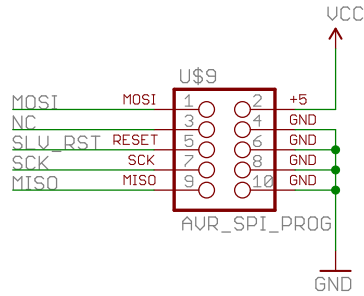

SHIELD PINOUTS

ISP10 HEADERS

ISP6 HEADERS

UCC SELECT

ZIFF SOCKET

CLOSE JUMPER TO DISABLE AUTO-RESET

TITLE: AVR\_ISP-Shield-v11

Document Number: